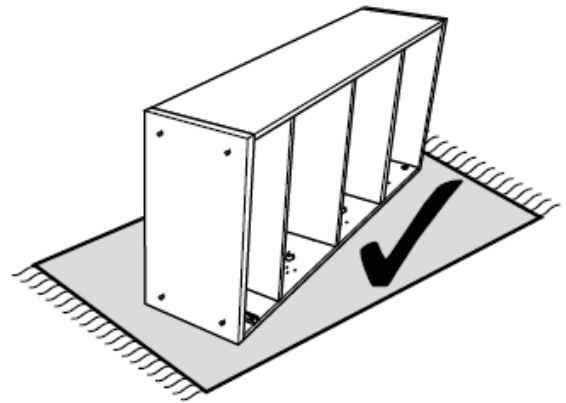

Julian Bowen Limited

Amsterdam Bed High Foot End 135 cm

Assembly Instructions

No Extra
Tools Required

Julian Bowen Limited
(01623 727374)

HARDWARE

A

8x
M6x10mm