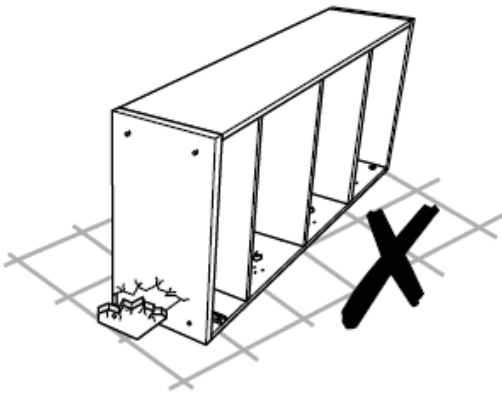

Julian Bowen Limited

Amsterdam Bed High Foot End 135 cm

Assembly Instructions

No Extra
Tools Required

Julian Bowen Limited
(01623 727374)

HARDWARE

A

8x
M6x10mm